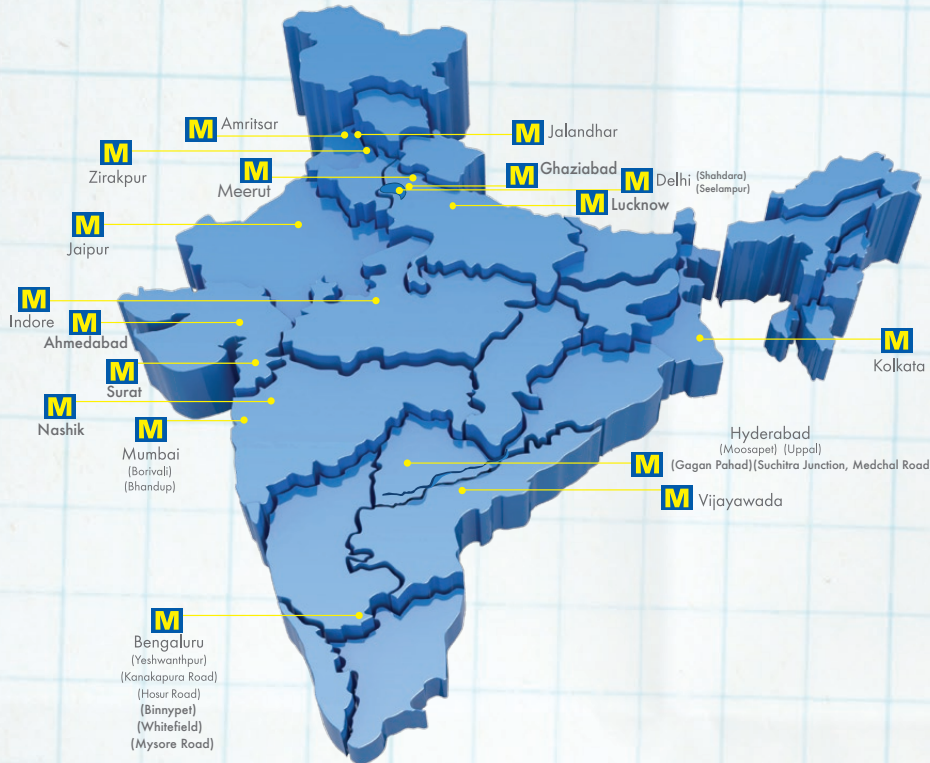

METRO IN INDIA

M BANGALORE • Yeshwanthpur • Kanakapura Road • Hosur Road • Binnypet • Whitefield • Mysore Road	M HYDERABAD • Moosapet • Uppal • Gagan Pahad • Suchitra Junction, Madchal Road
M VIJAYAWADA • Moghalrajpuram	M KOLKATA • E.M. Bypass
M MUMBAI • Bhandup • Borivali	M INDORE • Village Pipliya Kumhar
M JALANDHAR • Near Pathankot Bypass	M JAIPUR • Sikar Road
M DELHI • CBD Shahdara • Seelampur	M ZIRAKPUR • Chandigarh Ambala Road
M AMRITSAR • Opp.Khanna Paper Mills	M MEERUT • Rishi Nagar, Baghat Road
M AHMEDABAD • Sarkhej	M LUCKNOW • BBD Centre Lucknow
M SURAT • Althan Chaar Rasta V.I.P Road	M NASHIK • Tapovan Road
M GHAZIABAD • Bulandshahr Road Industrial Area	

METRO has served small, medium and large businesses in India since 2003. With 27 wholesale outlets in 17 cities, we consistently strive to be the champion of your business' success and an ever-expanding footprint allows us to be an equal partner in growing your business. With our logistics partners, we deliver even beyond city boundaries.

For enquiries reach us @ • 1860 266 2010
• gifts@metro.co.in • www.metro.co.in

• BENGALURU • HYDERABAD • DELHI • MUMBAI • INDORE • JALANDHAR
• AMRITSAR • JAIPUR • KOLKATA • VIJAYAWADA • ZIRAKPUR • LUCKNOW
• SURAT • AHMEDABAD • MEERUT • NASHIK • GHAZIABAD

• Applicable as per schemes terms & conditions. Before availing the offer kindly read its terms & conditions carefully, if applicable. All prices are inclusive of GST. Quantity restrictions may apply. Freebies are subject to change without notice. Limited period offer. The offers are valid for the quality/grade of the products available at METRO. Comparative prices, subject to change without notice.

METRO
Wholesale

YOUR SUCCESS IS OUR BUSINESS